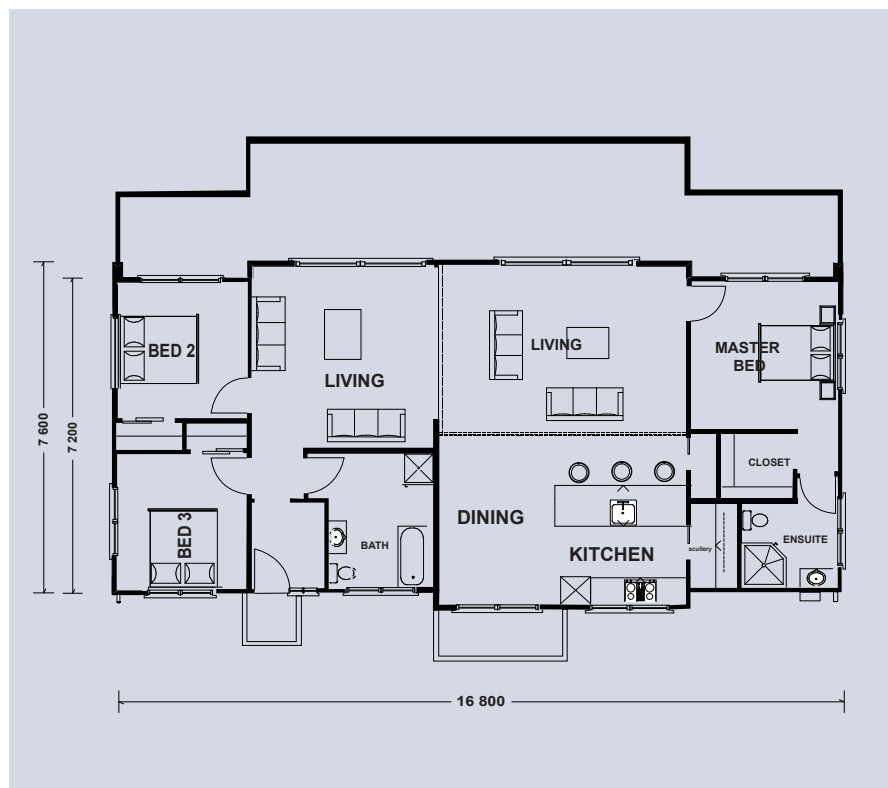

LIFESTYLE RANGE

Havana

Specification

Layout	3 Bedroom, 2 Bathroom
	Mono roof
Size	16.8m x 7.6m
Floor Area	128m ² approx

Contact us for an individual quote to suit your specific design requirements.

Interior finish includes full facilities with your choice of colour scheme and floor coverings.